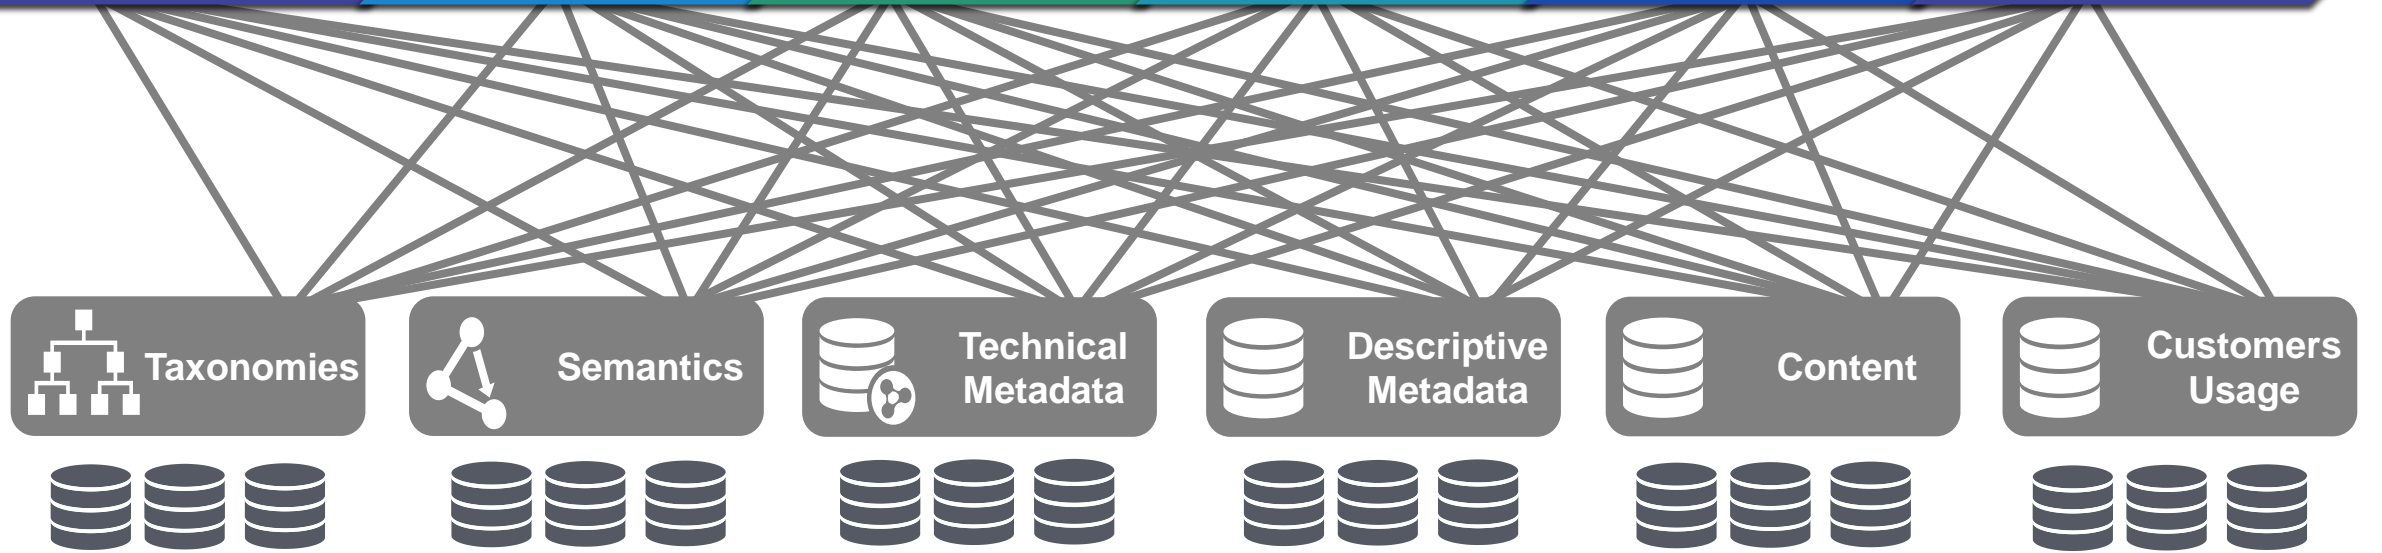

MarkLogic

A Modern Data Platform To Support Your Critical Path

Fast Access
Specialized Products

Internet ads
Open Access

Pulling together all relevant information into an intuitive unified view

Past: Publications, awards, degrees and certifications

Taxonomies

Semantics

Technical Metadata

Descriptive Metadata

Content

Customers Usage

- Content
- Subscribers
- Authors...

... and the links between them

Mitchell1 – Streamlined Auto Repair Information

Integrated Digital Delivery for More Efficient Automotive Repair

WHY MARKLOGIC?

- Structured and unstructured data
- Sophisticated search
- Scalability for growing data set
- Multi-device delivery (desktop, tablet, Snap-On ProDemand device)

Mitchell1 – Streamlined Auto Repair Information

Integrated Digital Delivery for More Efficient Automotive Repair

The Results

- **Efficient** – 85% reduction in manual work to deliver content
- **Scalable** – 300GB of data, growing at 10GB per month
- **Real-time** – 28 manufacturers providing new data
- **Smart** – Semantic capabilities to predict repairs
- **Success** – Streamlined digital delivery