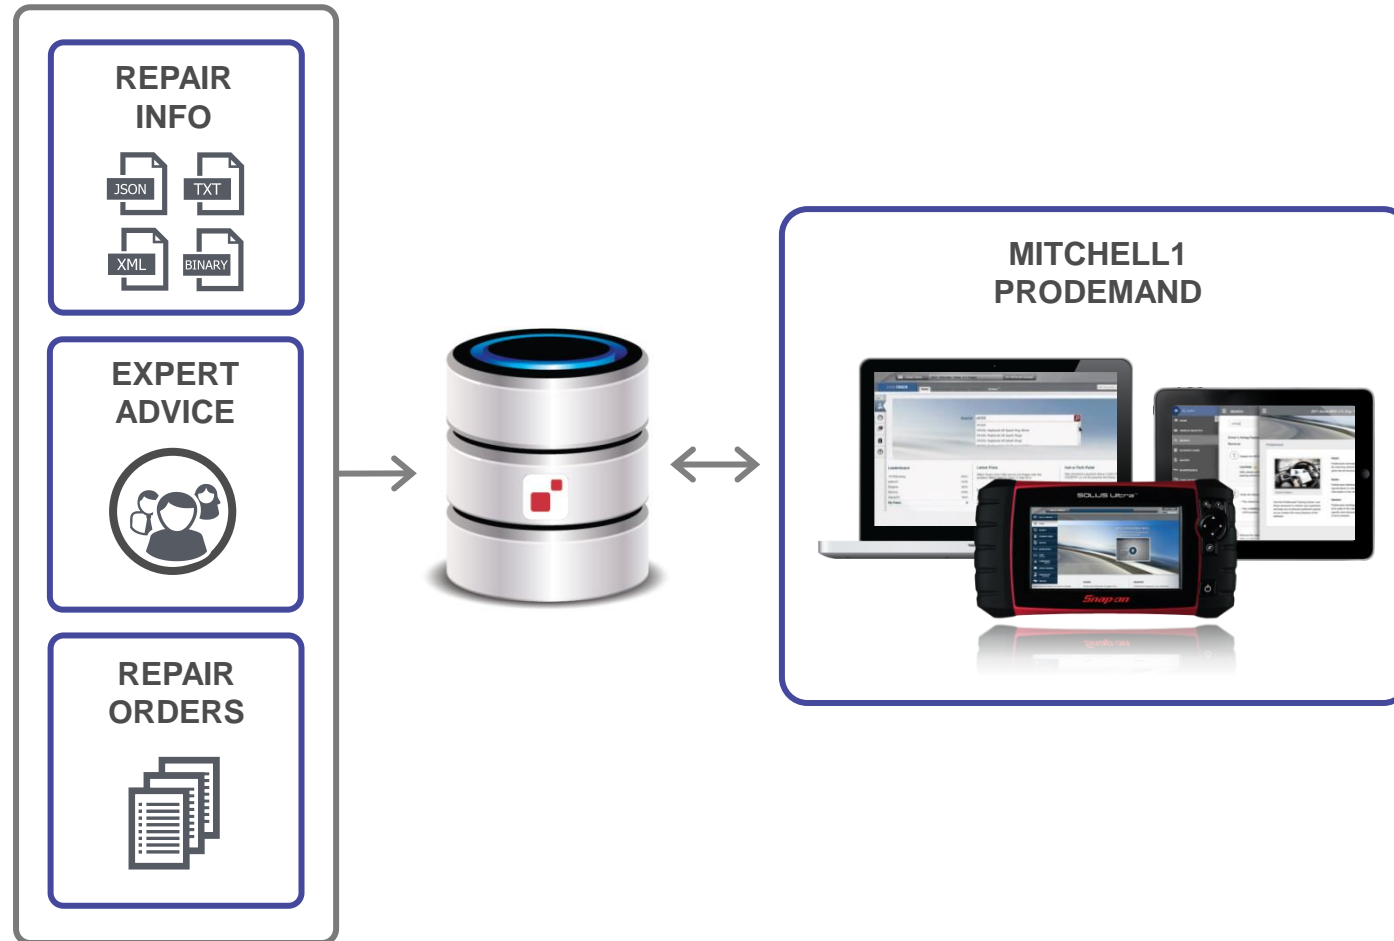

Taxonomies

Semantics

Technical Metadata

Descriptive Metadata

Content

Customers Usage

- Content
- Subscribers
- Authors...

... and the links between them

Mitchell1 – Streamlined Auto Repair Information

Integrated Digital Delivery for More Efficient Automotive Repair

WHY MARKLOGIC?

- Structured and unstructured data
- Sophisticated search
- Scalability for growing data set
- Multi-device delivery (desktop, tablet, Snap-On ProDemand device)

Mitchell1 – Streamlined Auto Repair Information

Integrated Digital Delivery for More Efficient Automotive Repair

The Results

- **Efficient** – 85% reduction in manual work to deliver content
- **Scalable** – 300GB of data, growing at 10GB per month
- **Real-time** – 28 manufacturers providing new data
- **Smart** – Semantic capabilities to predict repairs
- **Success** – Streamlined digital delivery