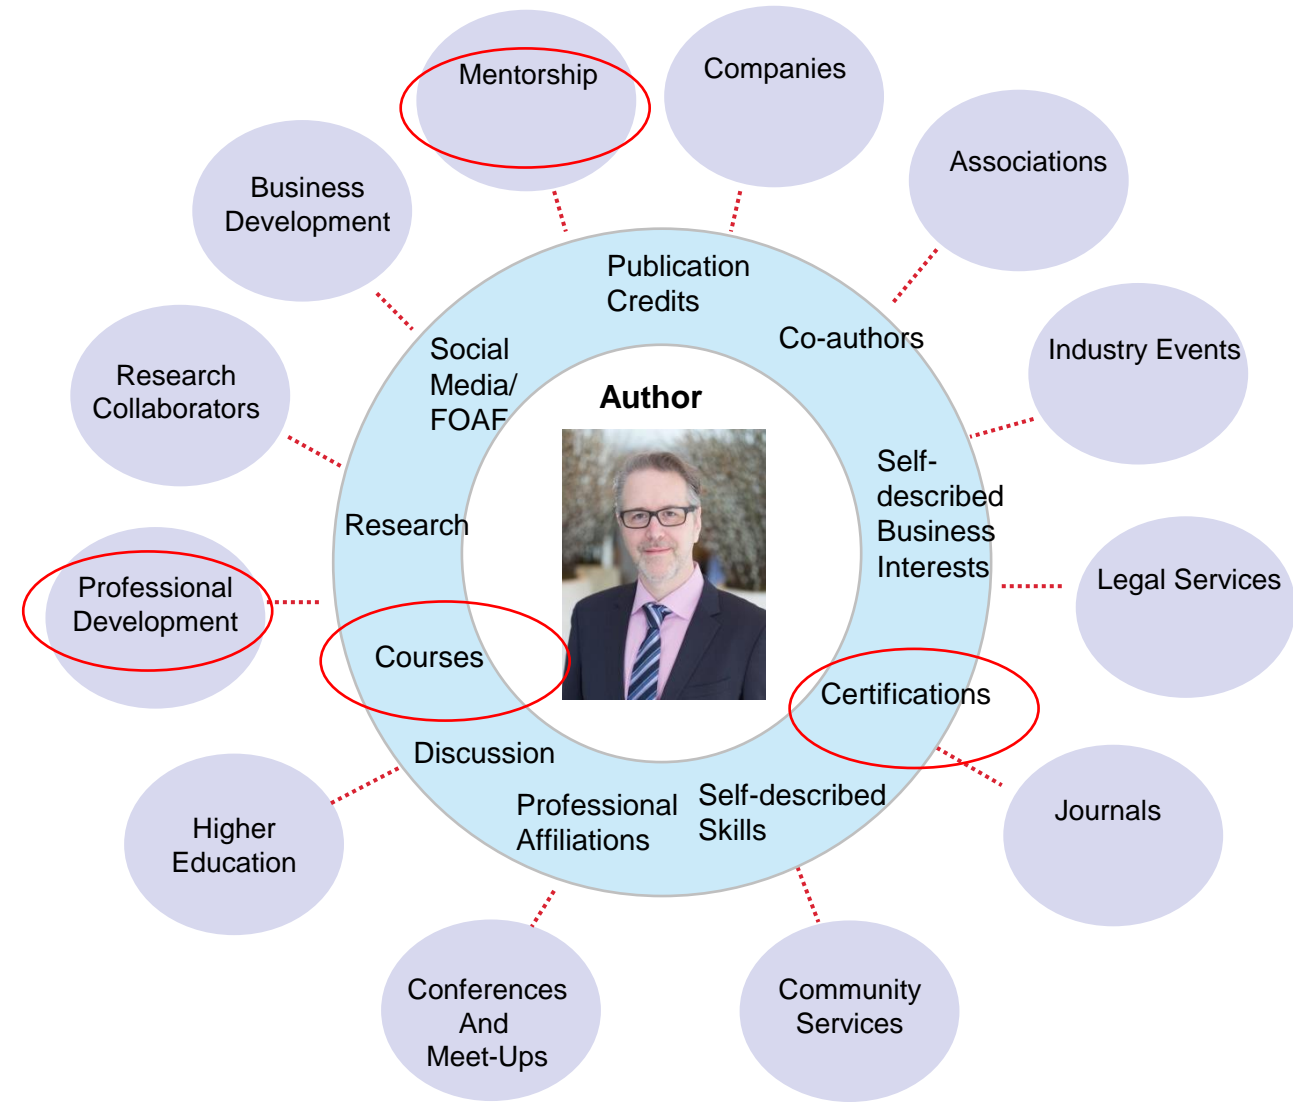

MarkLogic

A Modern Data Platform To Support Your Critical Path

Fast Access
Specialized Products

Internet ads
Open Access

Pulling together all relevant information into an intuitive unified view

Past: Publications, awards, degrees and certifications

Present: Who they are and how they relate to your association, and the context of each interaction (including articles read and written)

Future: Actions to guide an author's collaborations, research, courses

Mitchell1 – Streamlined Auto Repair Information

Integrated Digital Delivery for More Efficient Automotive Repair

WHY MARKLOGIC?

- Structured and unstructured data
- Sophisticated search
- Scalability for growing data set
- Multi-device delivery (desktop, tablet, Snap-On ProDemand device)

Mitchell1 – Streamlined Auto Repair Information

Integrated Digital Delivery for More Efficient Automotive Repair

The Results

- **Efficient** – 85% reduction in manual work to deliver content
- **Scalable** – 300GB of data, growing at 10GB per month
- **Real-time** – 28 manufacturers providing new data
- **Smart** – Semantic capabilities to predict repairs
- **Success** – Streamlined digital delivery