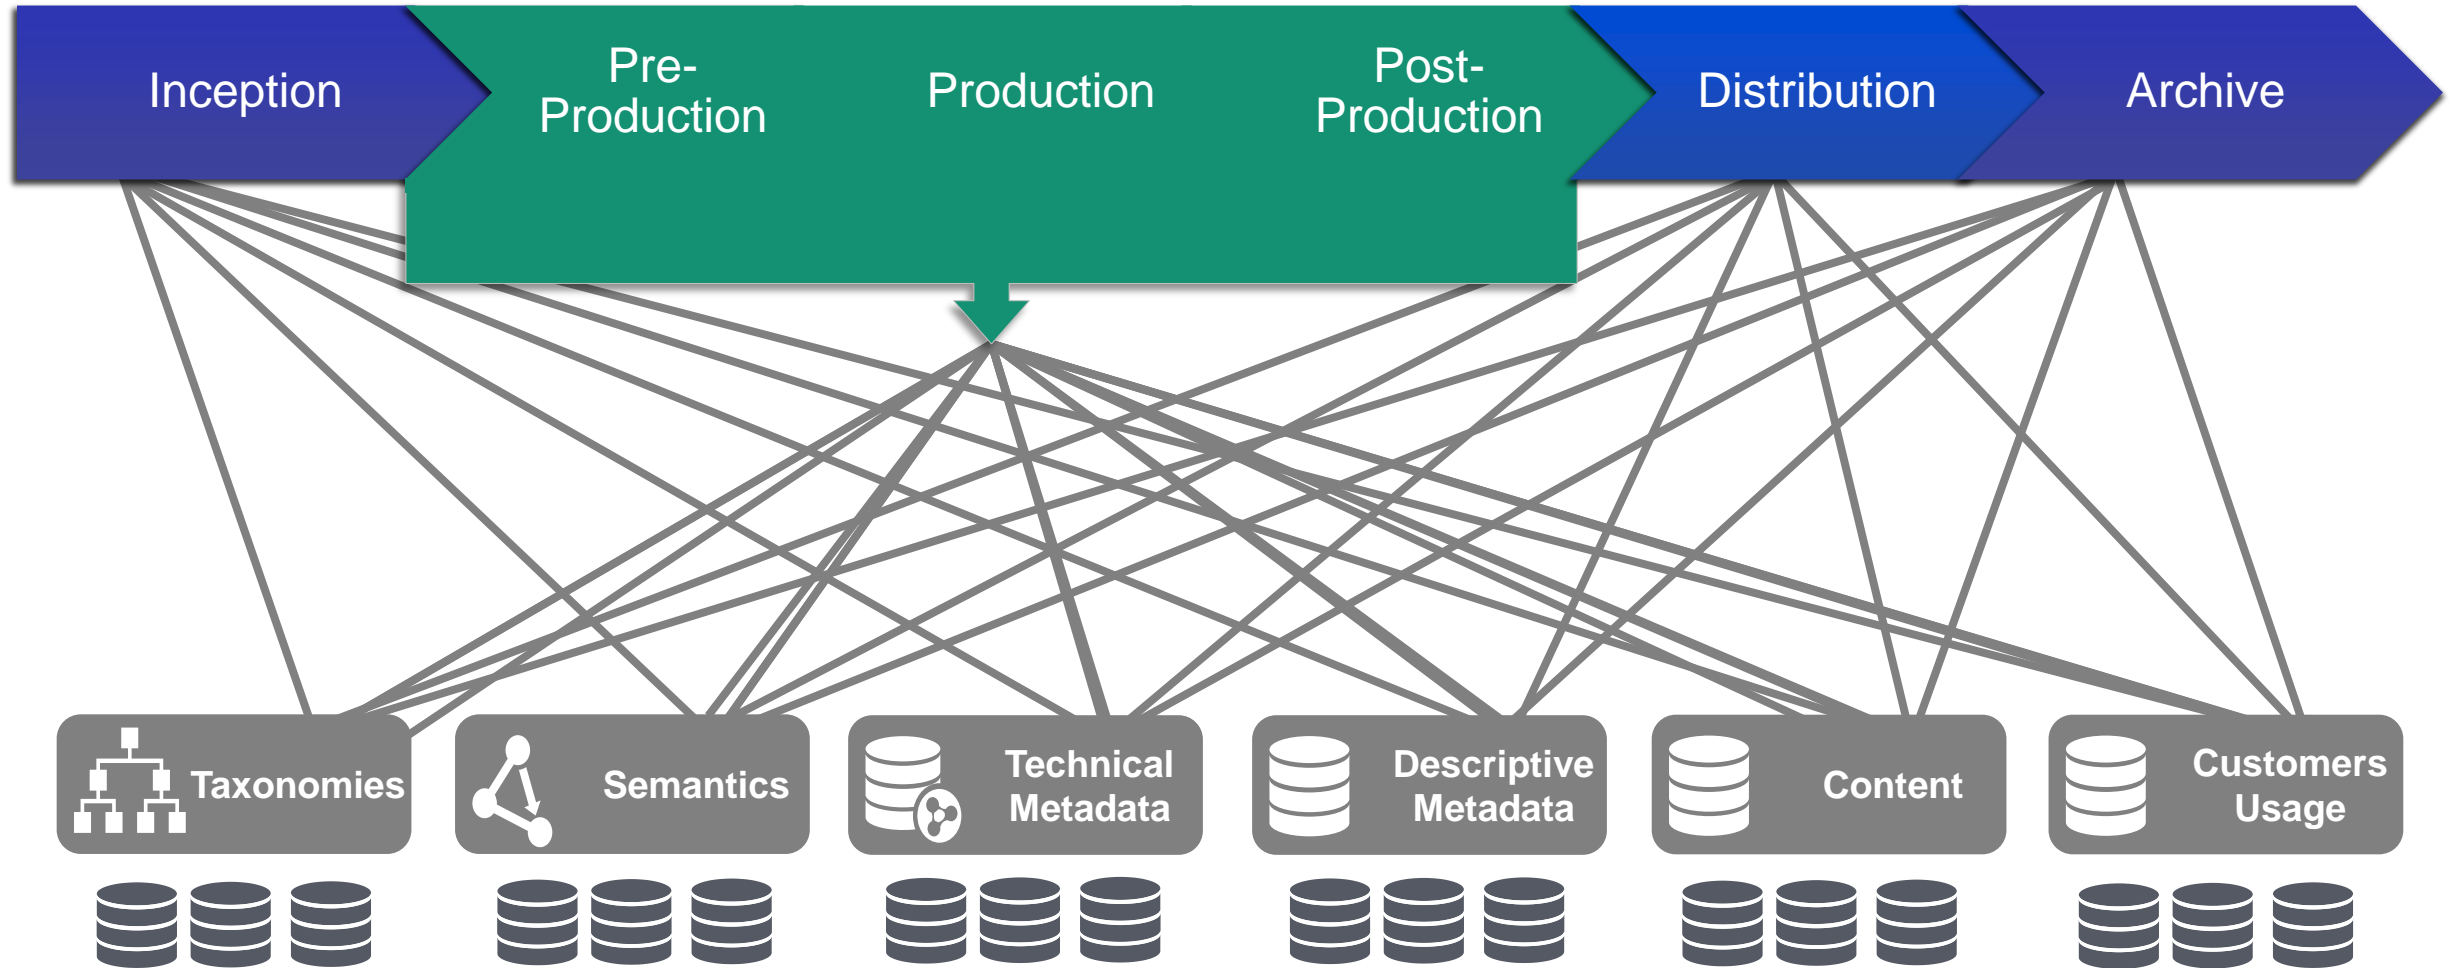

MarkLogic

A Modern Data Platform To Support Your Critical Path

Fast Access
Specialized Products

Internet ads
Open Access

Pulling together all relevant information into an intuitive unified view

Past: Publications, awards, degrees and certifications

Taxonomies

Semantics

Technical Metadata

Descriptive Metadata

Content

Customers Usage

- Content
- Subscribers
- Authors...

... and the links between them

Mitchell1 – Streamlined Auto Repair Information

Integrated Digital Delivery for More Efficient Automotive Repair

WHY MARKLOGIC?

- Structured and unstructured data
- Sophisticated search
- Scalability for growing data set
- Multi-device delivery (desktop, tablet, Snap-On ProDemand device)

Mitchell1 – Streamlined Auto Repair Information

Integrated Digital Delivery for More Efficient Automotive Repair

The Results

- **Efficient** – 85% reduction in manual work to deliver content
- **Scalable** – 300GB of data, growing at 10GB per month
- **Real-time** – 28 manufacturers providing new data
- **Smart** – Semantic capabilities to predict repairs
- **Success** – Streamlined digital delivery