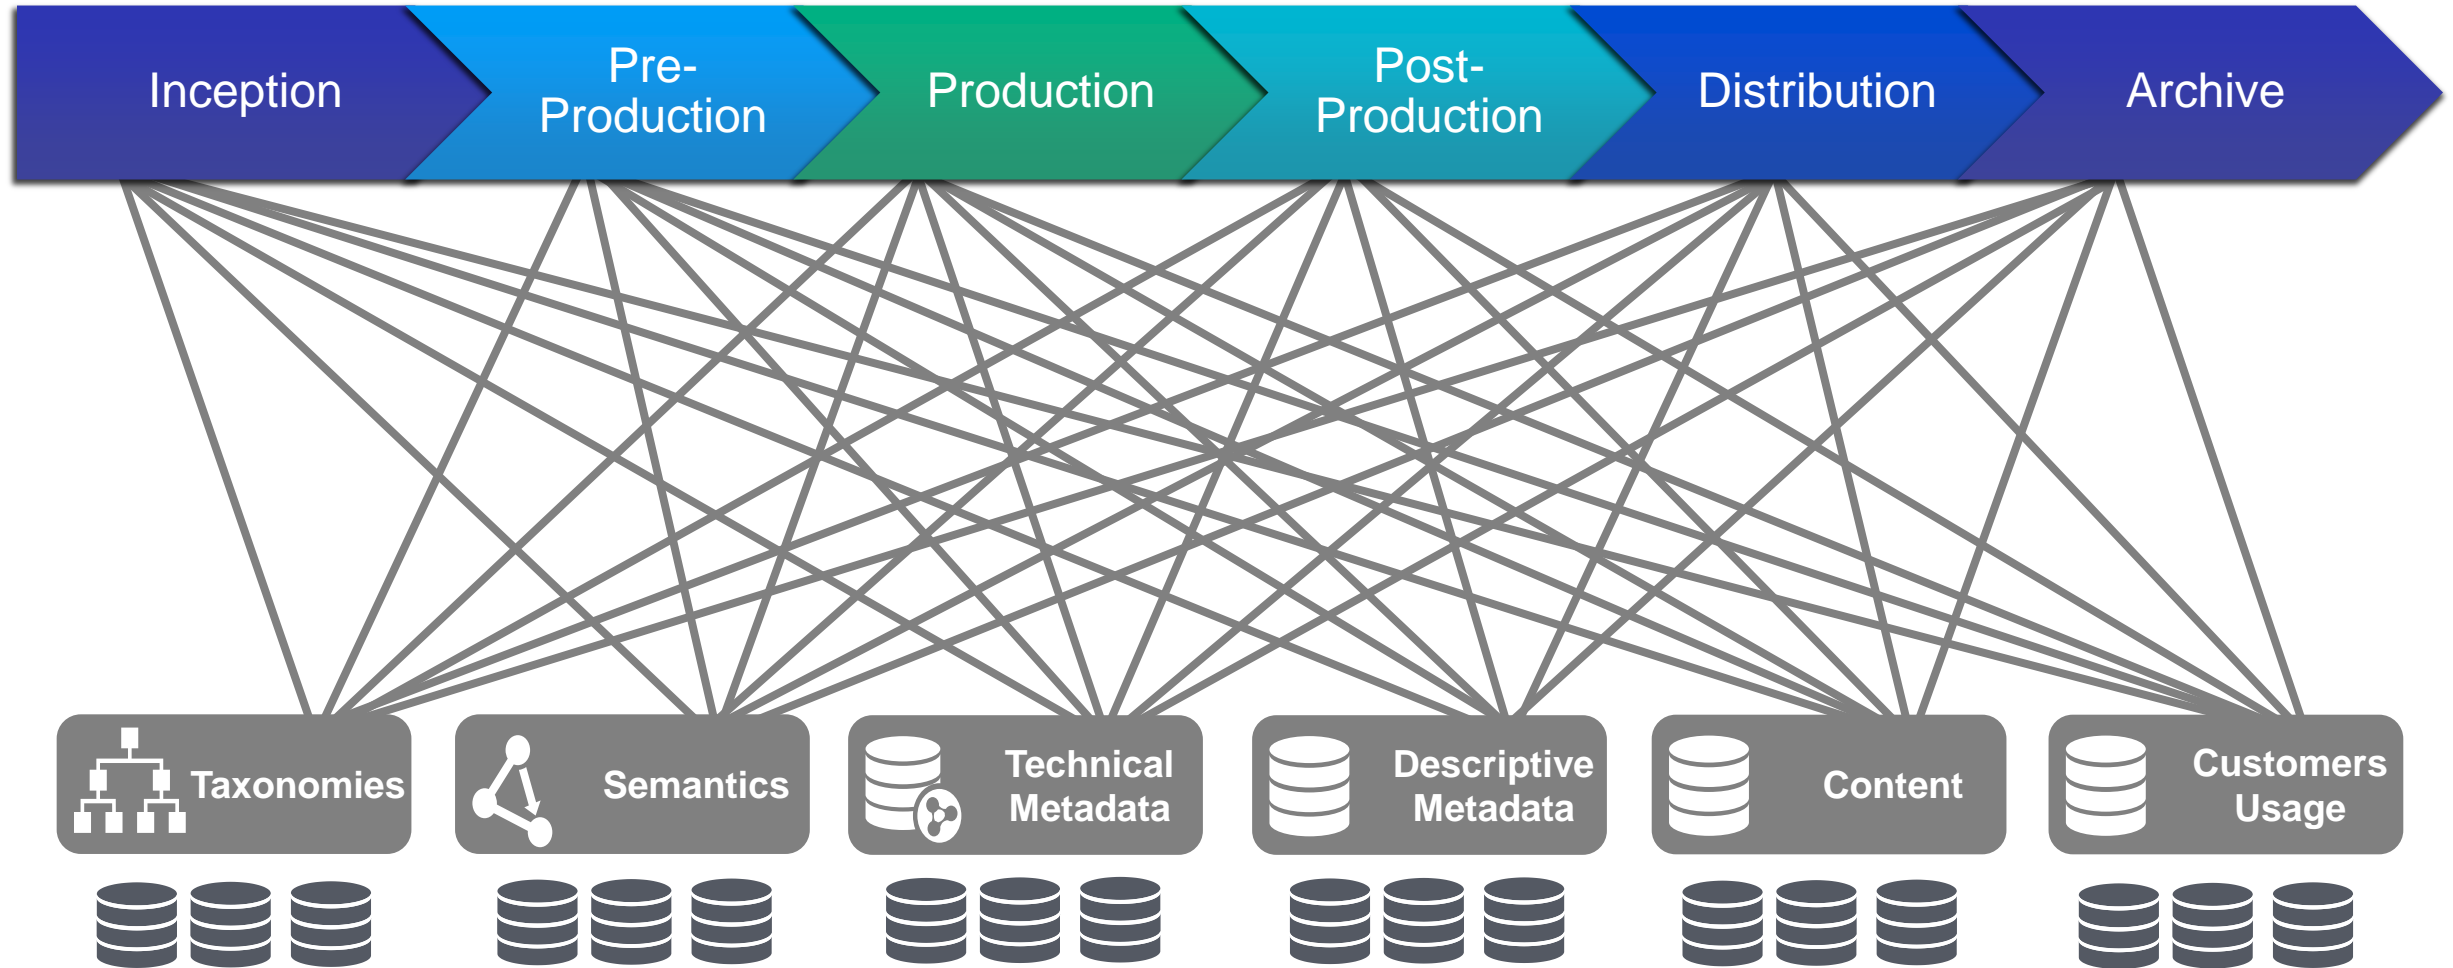

MarkLogic

A Modern Data Platform To Support Your Critical Path

Fast Access
Specialized Products

Internet ads
Open Access

Pulling together all relevant information into an intuitive unified view

Past: Publications, awards, degrees and certifications

Taxonomies

Semantics

Technical Metadata

Descriptive Metadata

Content

Customers Usage

- Content
- Subscribers
- Authors...

... and the links between them

Mitchell1 – Streamlined Auto Repair Information

Integrated Digital Delivery for More Efficient Automotive Repair

WHY MARKLOGIC?

- Structured and unstructured data
- Sophisticated search
- Scalability for growing data set
- Multi-device delivery (desktop, tablet, Snap-On ProDemand device)

Mitchell1 – Streamlined Auto Repair Information

Integrated Digital Delivery for More Efficient Automotive Repair

The Results

- **Efficient** – 85% reduction in manual work to deliver content
- **Scalable** – 300GB of data, growing at 10GB per month
- **Real-time** – 28 manufacturers providing new data
- **Smart** – Semantic capabilities to predict repairs
- **Success** – Streamlined digital delivery