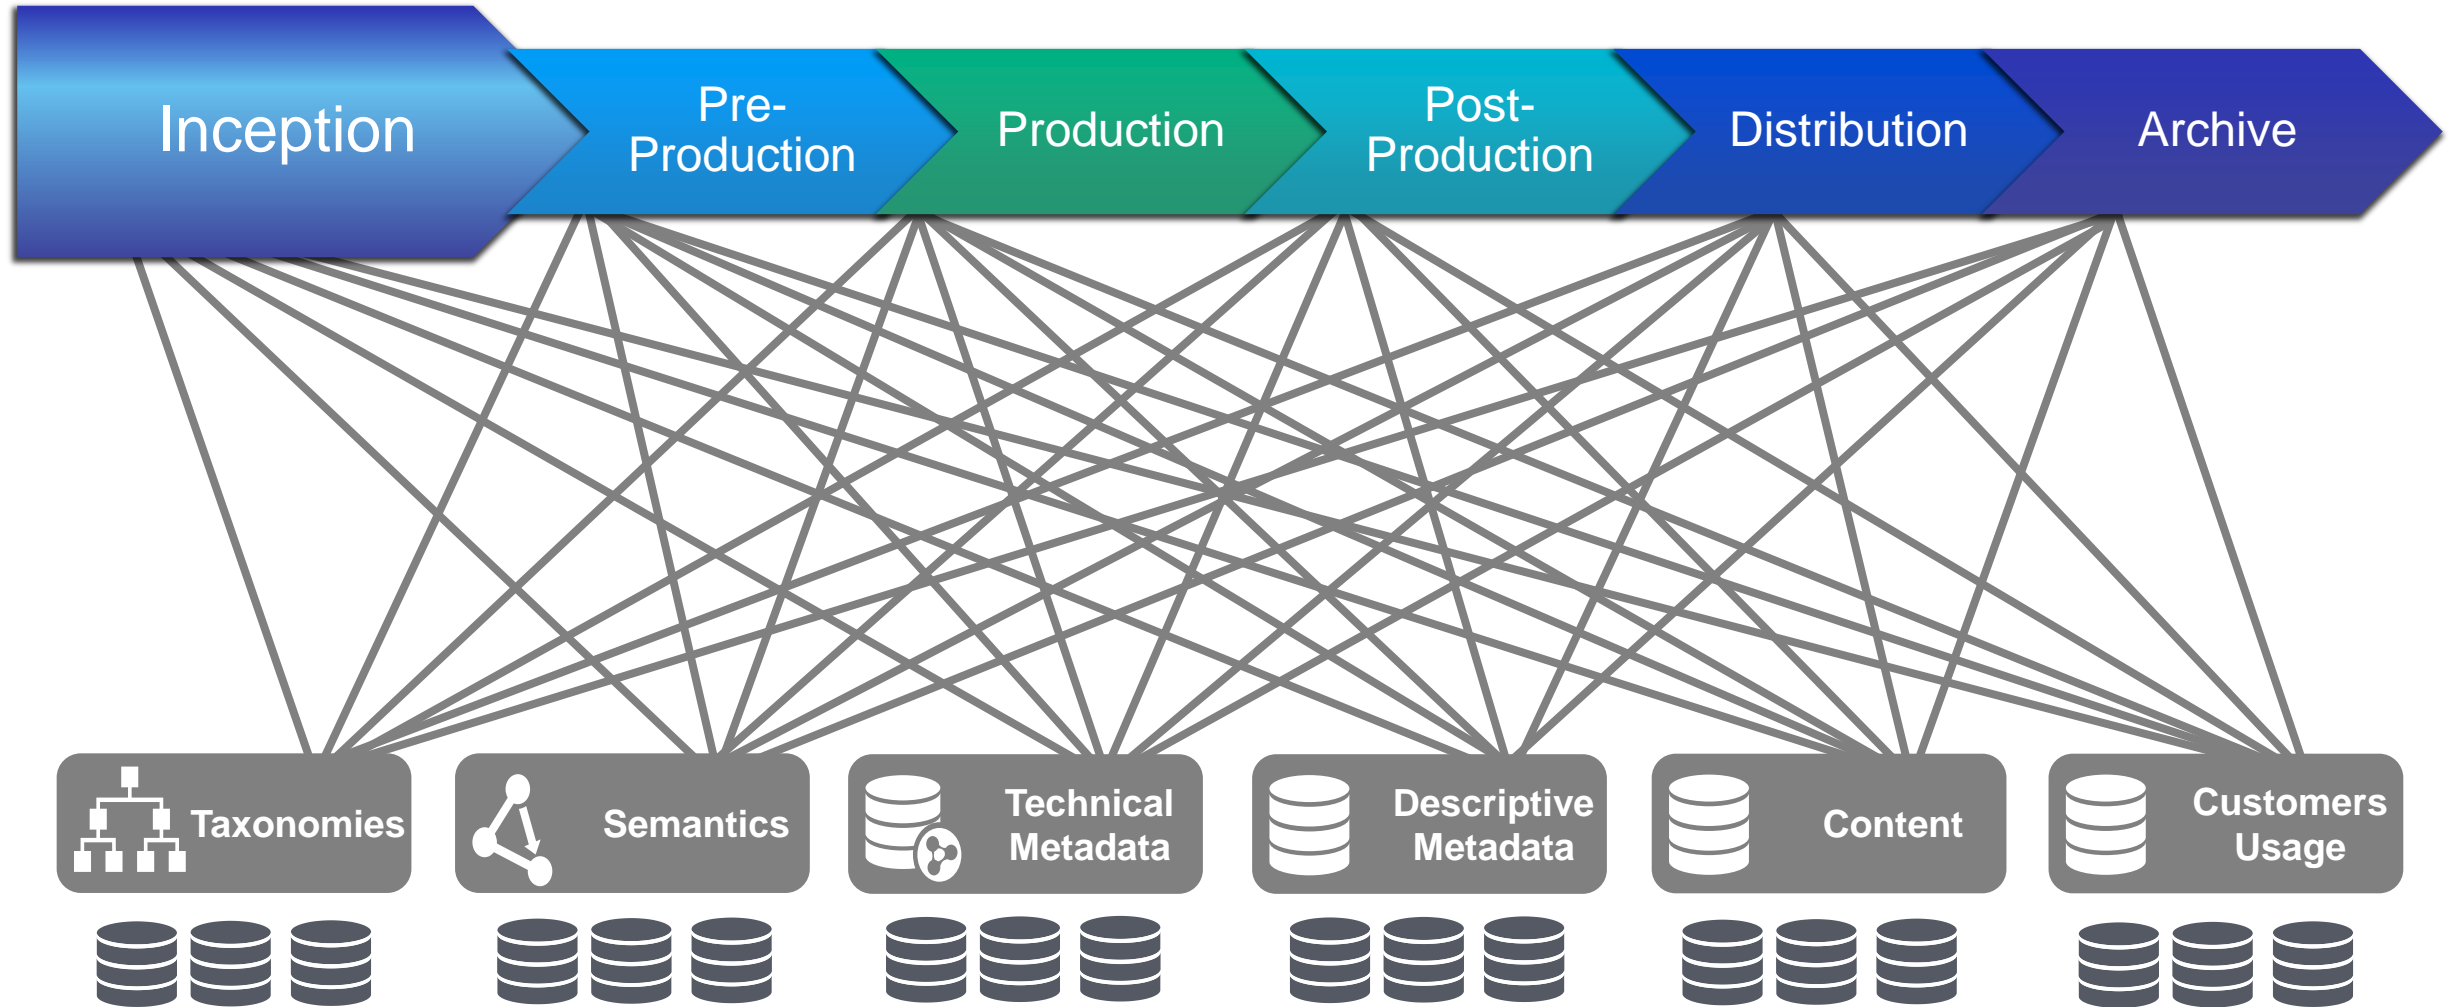

MarkLogic

A Modern Data Platform To Support Your Critical Path

Fast Access
Specialized Products

Internet ads
Open Access

Pulling together all relevant information into an intuitive unified view

Past: Publications, awards, degrees and certifications

Taxonomies

Semantics

Technical Metadata

Descriptive Metadata

Content

Customers Usage

- Content
- Subscribers
- Authors...

... and the links between them

Mitchell1 – Streamlined Auto Repair Information

Integrated Digital Delivery for More Efficient Automotive Repair

WHY MARKLOGIC?

- Structured and unstructured data
- Sophisticated search
- Scalability for growing data set
- Multi-device delivery (desktop, tablet, Snap-On ProDemand device)

Mitchell1 – Streamlined Auto Repair Information

Integrated Digital Delivery for More Efficient Automotive Repair

The Results

- **Efficient** – 85% reduction in manual work to deliver content
- **Scalable** – 300GB of data, growing at 10GB per month
- **Real-time** – 28 manufacturers providing new data
- **Smart** – Semantic capabilities to predict repairs
- **Success** – Streamlined digital delivery