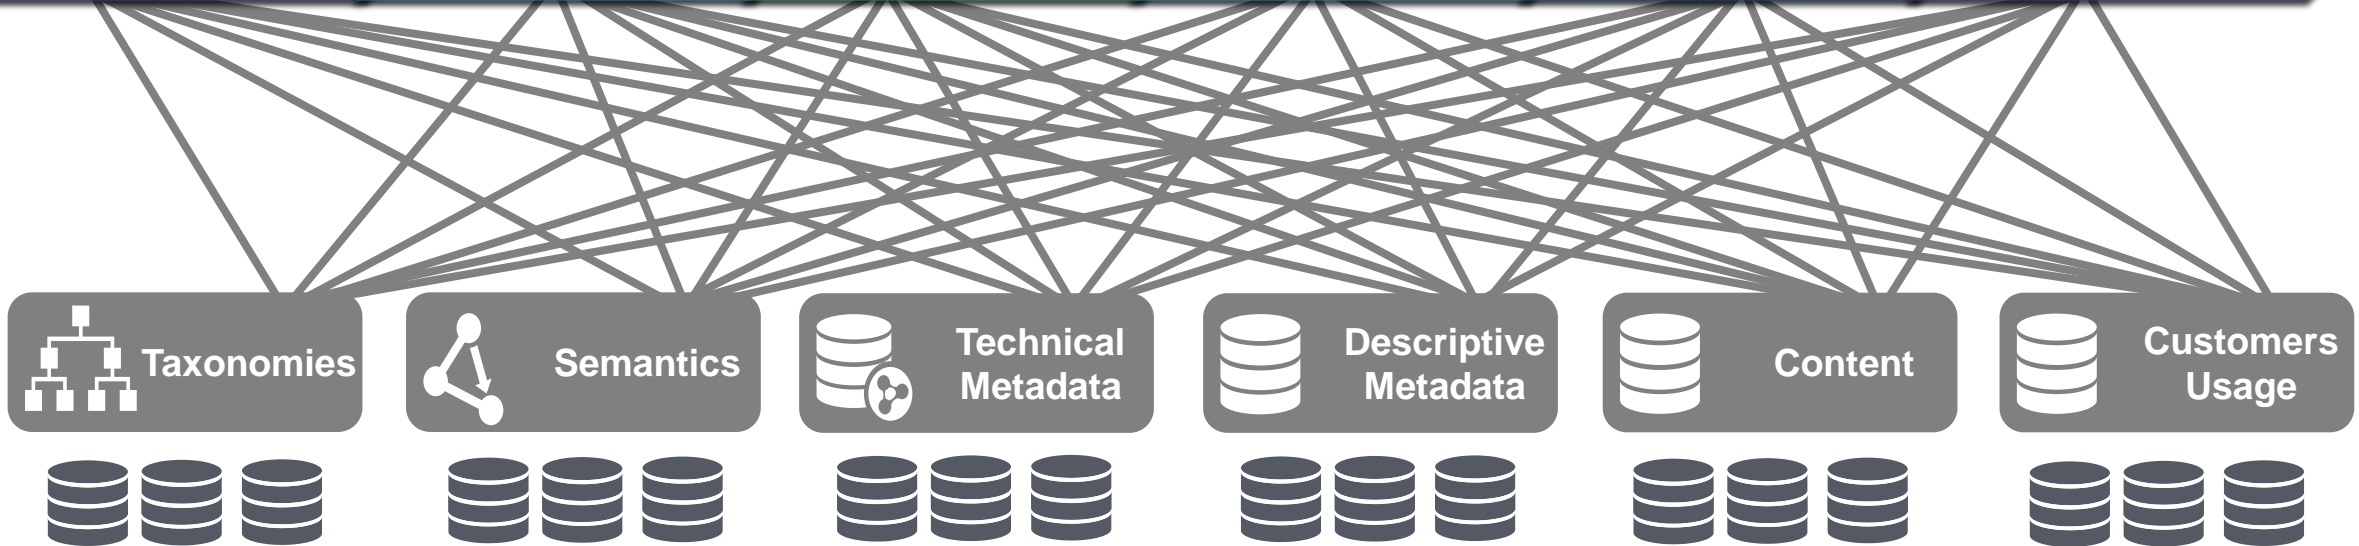

MarkLogic

A Modern Data Platform To Support Your Critical Path

Fast Access
Specialized Products

Internet ads
Open Access

Pulling together all relevant information into an intuitive unified view

Past: Publications, awards, degrees and certifications

Taxonomies

Semantics

Technical Metadata

Descriptive Metadata

Content

Customers Usage

- Content
- Subscribers
- Authors...

... and the links between them

Mitchell1 – Streamlined Auto Repair Information

Integrated Digital Delivery for More Efficient Automotive Repair

WHY MARKLOGIC?

- Structured and unstructured data
- Sophisticated search
- Scalability for growing data set
- Multi-device delivery (desktop, tablet, Snap-On ProDemand device)

Mitchell1 – Streamlined Auto Repair Information

Integrated Digital Delivery for More Efficient Automotive Repair

The Results

- **Efficient** – 85% reduction in manual work to deliver content
- **Scalable** – 300GB of data, growing at 10GB per month
- **Real-time** – 28 manufacturers providing new data
- **Smart** – Semantic capabilities to predict repairs
- **Success** – Streamlined digital delivery