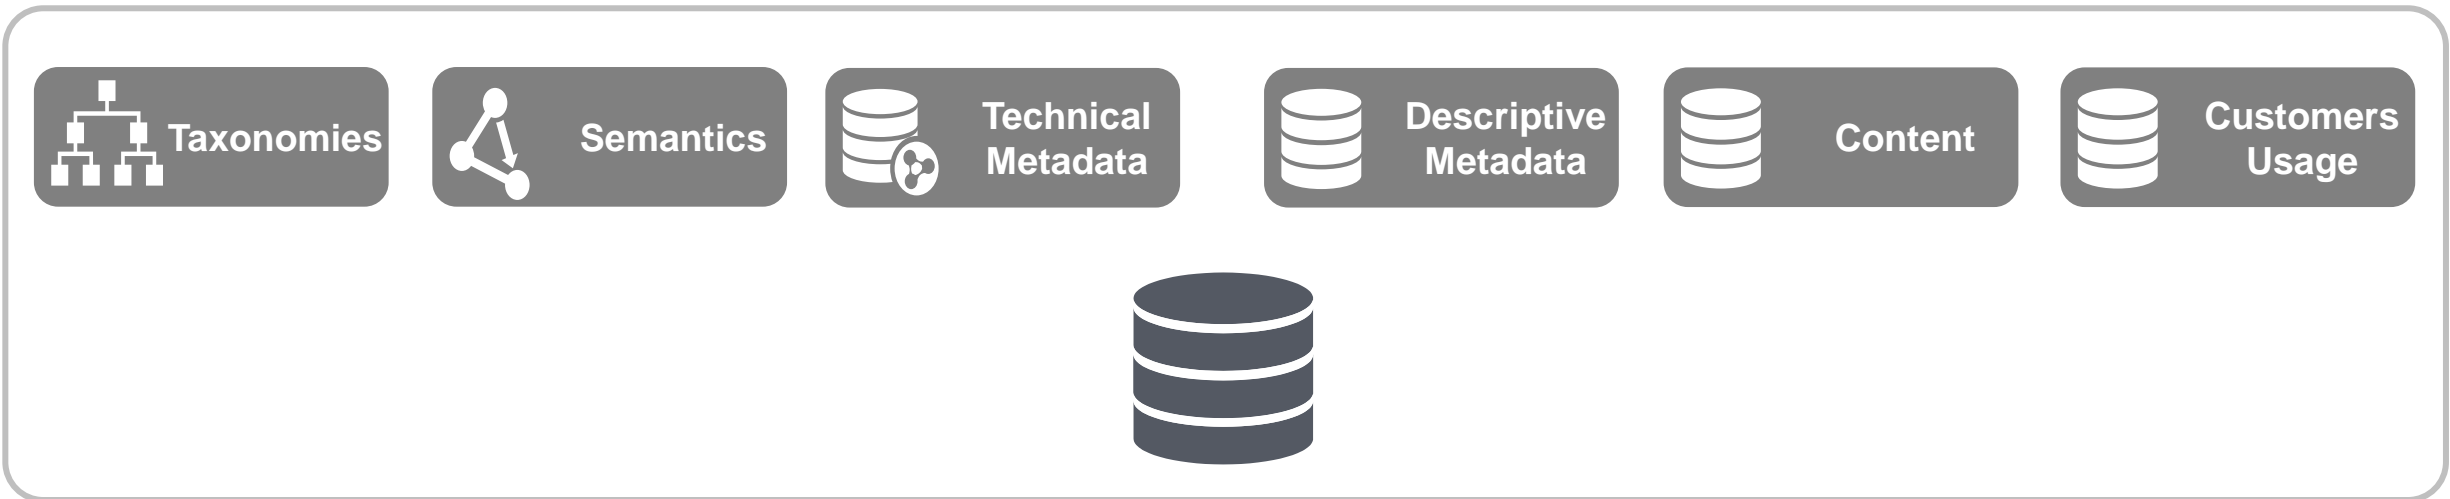

MarkLogic

A Modern Data Platform To Support Your Critical Path

Fast Access
Specialized Products

Internet ads
Open Access

Pulling together all relevant information into an intuitive unified view

Past: Publications, awards, degrees and certifications

Mitchell1 – Streamlined Auto Repair Information

Integrated Digital Delivery for More Efficient Automotive Repair

The Results

- **Efficient** – 85% reduction in manual work to deliver content
- **Scalable** – 300GB of data, growing at 10GB per month
- **Real-time** – 28 manufacturers providing new data
- **Smart** – Semantic capabilities to predict repairs
- **Success** – Streamlined digital delivery