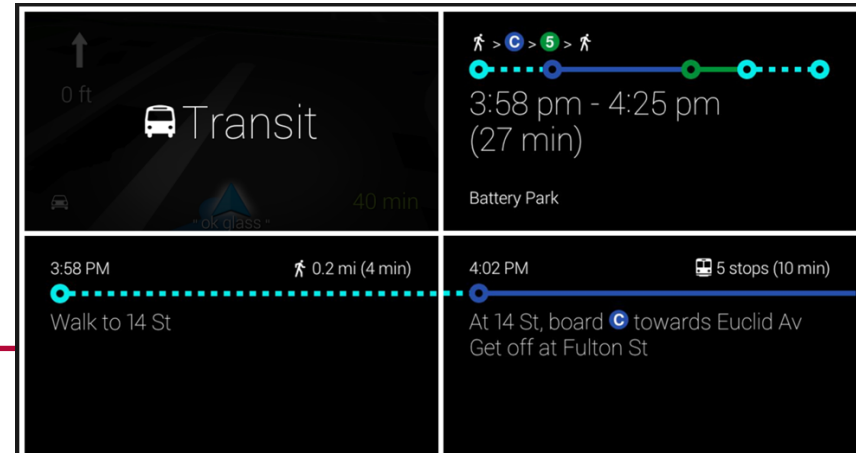

ok glass, google...  
take a picture  
record a video  
get directions to...  
send a message to...

# Screenshots

25 min to Work  
Medium traffic  
on US-101 N

🚗 5 min delay