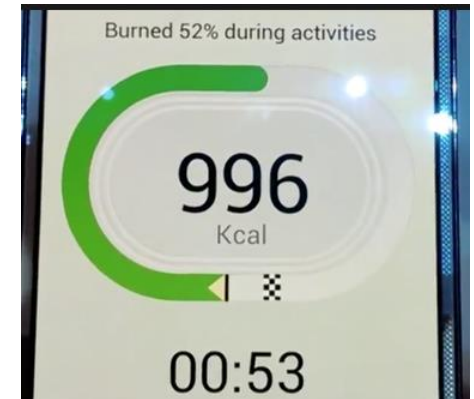

Uses for Wearable Computers

- Education/Enrichment/Gaming/Entertainment
- Content Creation/Research
- Life-logging/Memory Assistance
- Health/Sensory Data
- Social/Communication